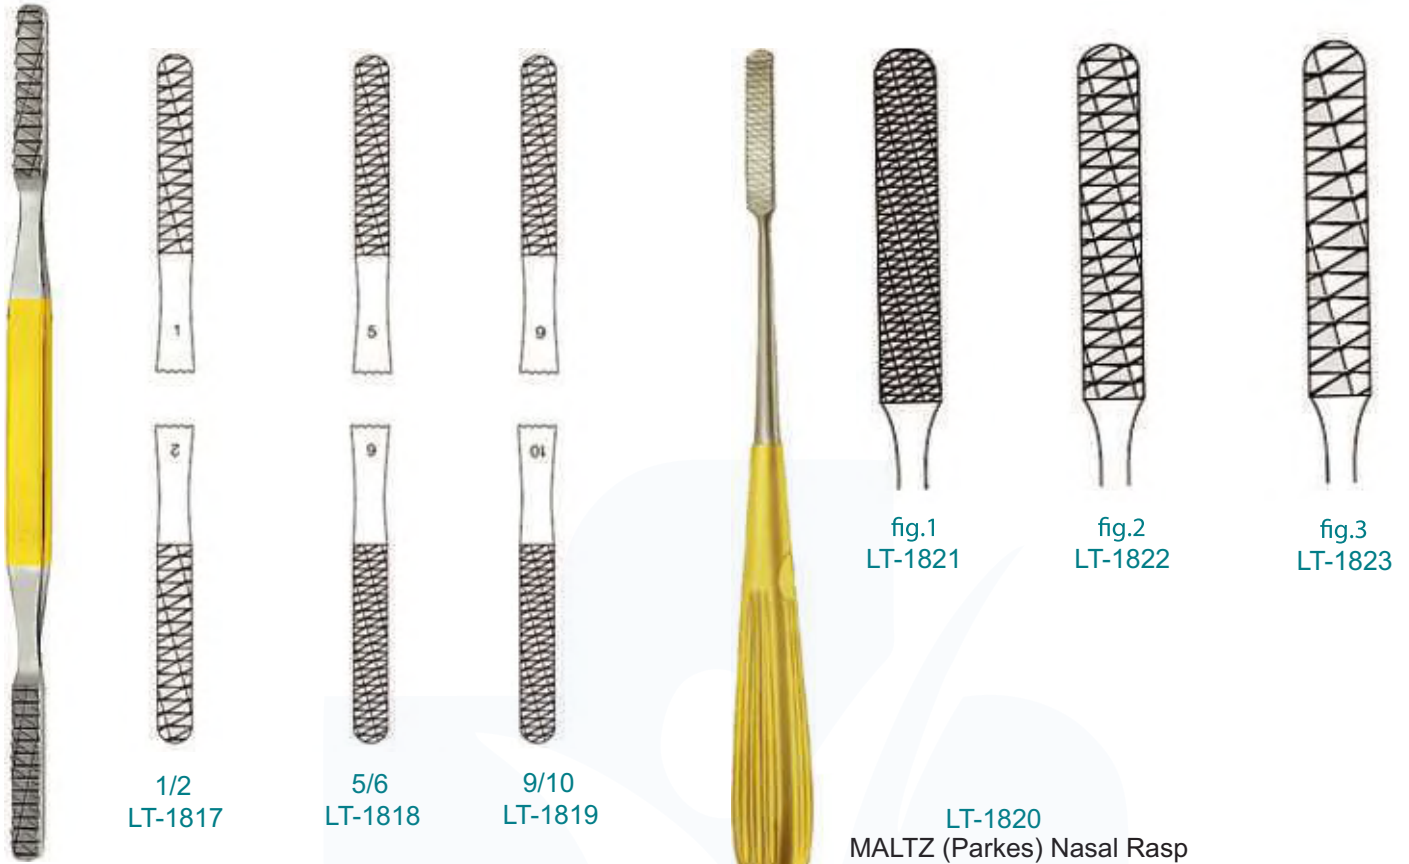

40mm
LT-1805

50mm
LT-1806

Joseph Nasal
Saw 17cm Angled Left
LT-1807

Joseph Nasal
Saw 17cm Angled Left
LT-1808

Joseph Nasal Saw
Straight 19cm
LT-1809

Joseph Nasal Saw
Bayonet Left 19cm
LT-1810

Joseph Nasal Saw
Bayonet Right 19cm
LT-1811

LT-1812
Aufricht
Fiberoptic Retractor
45mm Blade 16cm

LT-1813
Aufricht Retractor
45mm Blade 16cm

LT-1814
Freeman Flap Retractor
Fiber Optic, 8" 13mm Wide

LT-1815
Deaver Retractor Fiber Optic

TC Fomon Rasp
LT-1816

TC MALTZ
Rasp
LT-1824

PEET RASP
Diamond Dust
LT-1825

TC Glabella
Nasal Rasp
LT-1826

TC Miller
RASP
LT-1829

LT-1827

LT-1828

LT-1820
MALTZ (Parkes) Nasal Rasp

fig.1
LT-1821

fig.2
LT-1822

fig.3
LT-1823

1/2
LT-1817

5/6
LT-1818

9/10
LT-1819

Collin Mallet 20cm
30mm - 220 g
LT-1830

Hajek Mallet 21.5cm
27mm - 140 g
LT-1831

Lucae Mallet 21.5cm
19mm - 230 g
LT-1832