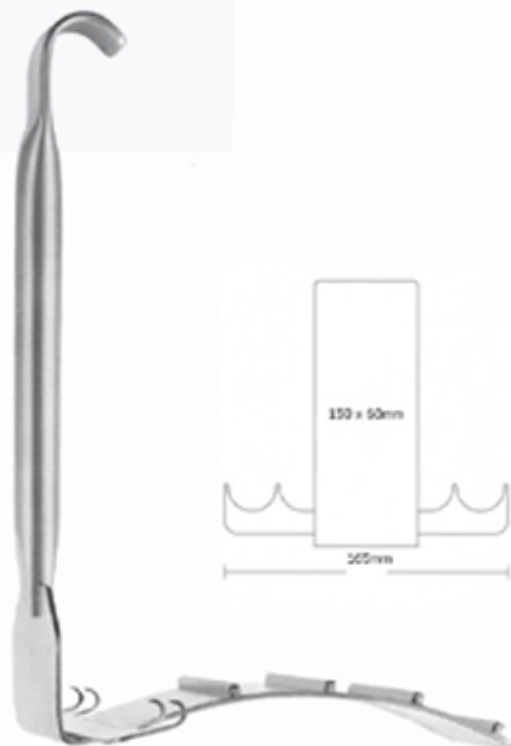

LT-1853
With FiberOptic

LT-1854
Ferreira Retractor
Fiber Optic
108mm length,
22mm Wide Blade

Biggs Face Lift Retractors 23cm

LT-1855
Fiber optic

LT-1856
Without Fiber
optic

LT-1857
Ferreira Fiber Optic Retractor

Length	Width	Code
90mm	24mm	LT-1860
90mm	30mm	LT-1861
150mm	36mm	LT-1862
190mm	36mm	LT-1863

LT-1858
Tebbets Fiber Optic Retractor

Abdominal Retractor Saldanha for lipoabdominoplasty 37cm

Length	Width	Code
90mm	24mm	LT-1864
90mm	30mm	LT-1865
150mm	36mm	LT-1866
190mm	36mm	LT-1867

Fiber Optic Cable 2.25 meter with Storz Connector

LT-1859

Marx breast retractor,
27cm: 30 x 125mm
LT-1869

Emory Endoscopic Retractor 1x7" Blade for
10mm Scope
LT-1868

Double End Breast Retractor
24cm 38MM X 70MM
LT-1870

LT-1871
Abdominal Retractor Saldanha
for lipoabdominoplasty 37cm

Cottle 18cm
LT-1872

Joseph 16cm
4mm
LT-1873

LT-1874

Ballenger-Hajek
18cm
LT-1875

Freer Blunt
18cm
LT-1876

Freer Blunt
18cm
LT-1877

Cottle 18cm
LT-1878