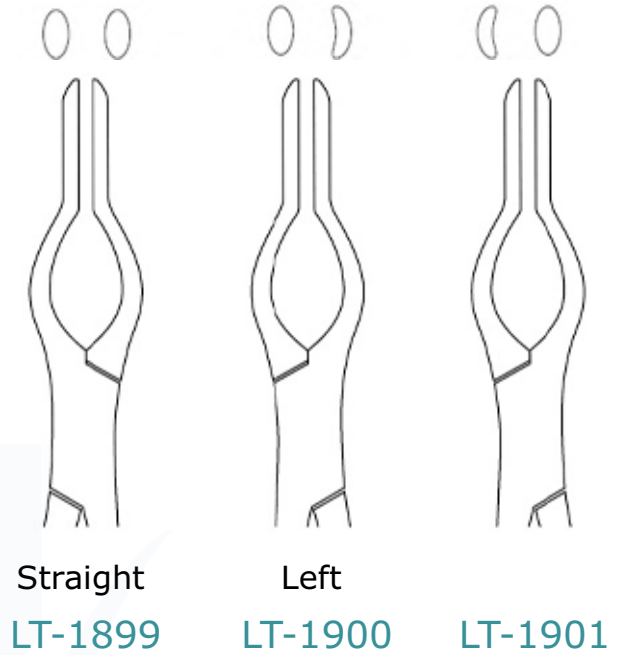

Obwegeser
20cm
LT-1892

8mm
LT-1894

10mm
LT-1895

Obwegeser
18cm
LT-1897

LT-1896

LT-1898
Asch Septum
Straightening
Forceps 22cm

Straight
LT-1899
Left
LT-1900
LT-1901
Cottle Walsham 23cm

LT-1902
Jansen Middleton
Septum Forceps
Double Action 19cm